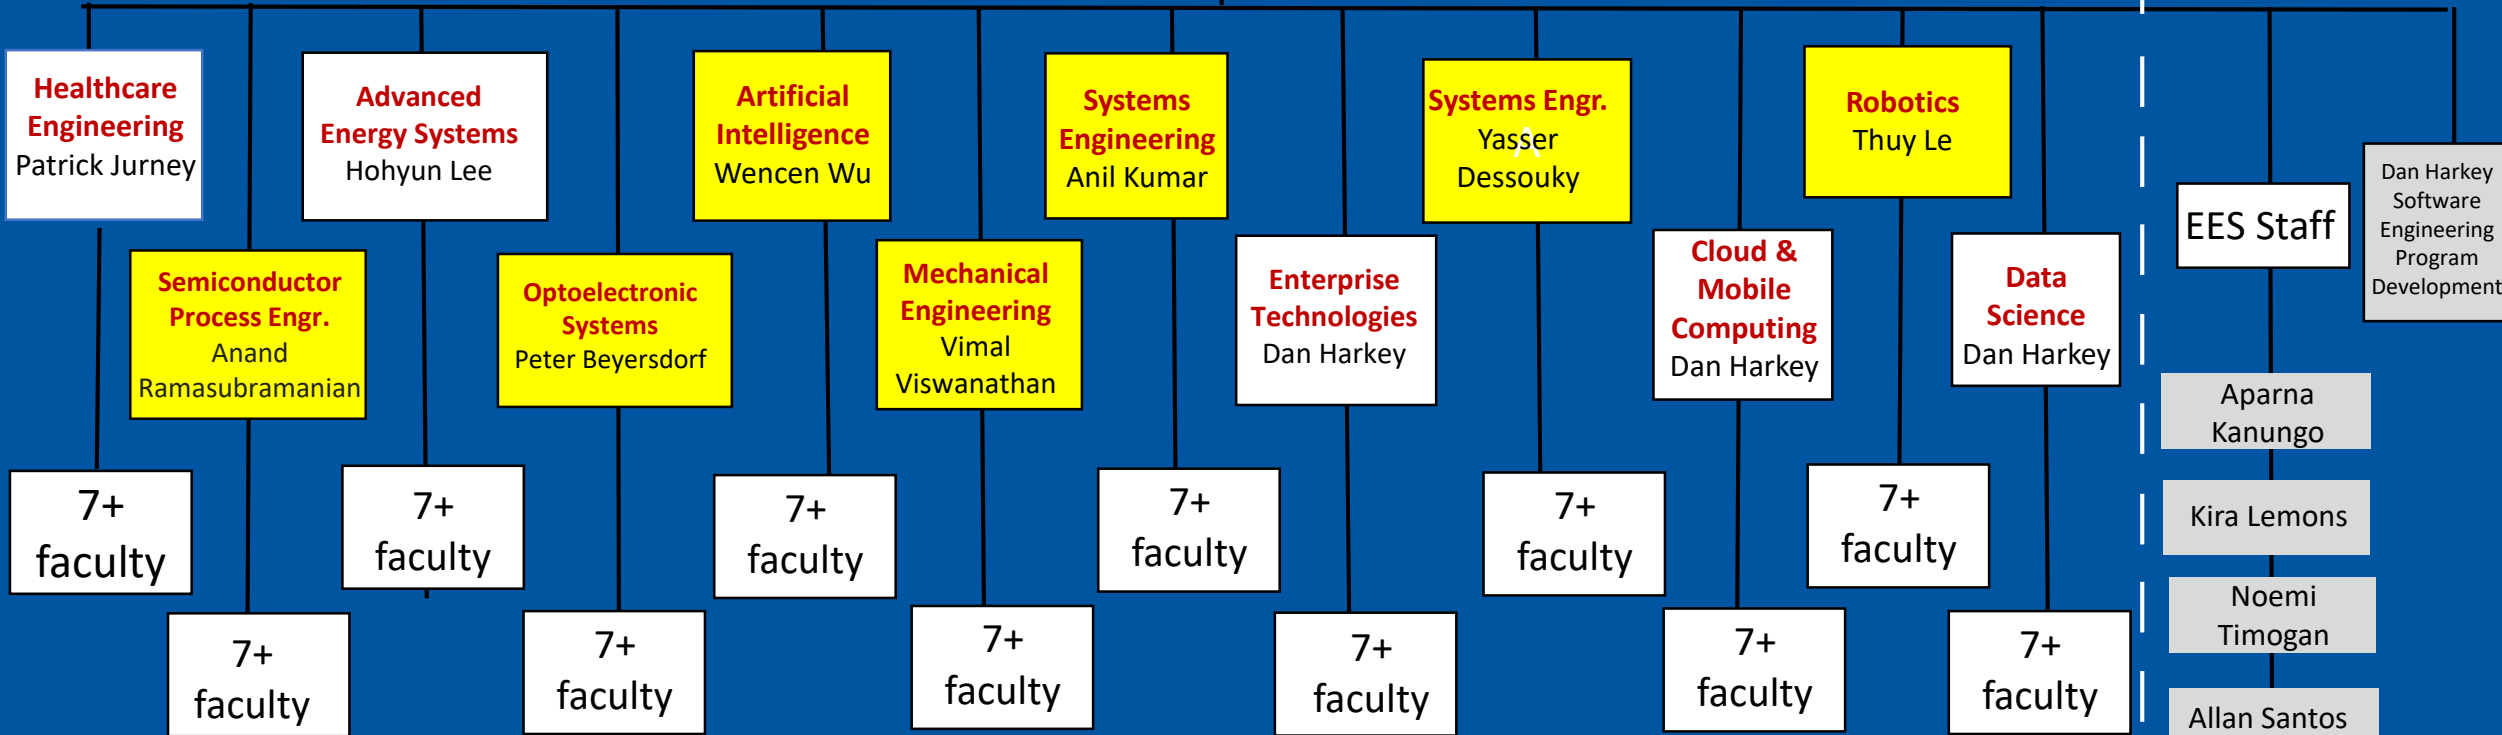

EES Organization Chart

Raymond K. Yee
Associate Dean, Engr. Extended Studies (EES)
Approx. 320 enrollment

Academic

Administrative

 Corporate Programs with Academic Program Coordinator (APC) names

 Public (non-Corporate) Engr Programs & public MSAI, with APC names